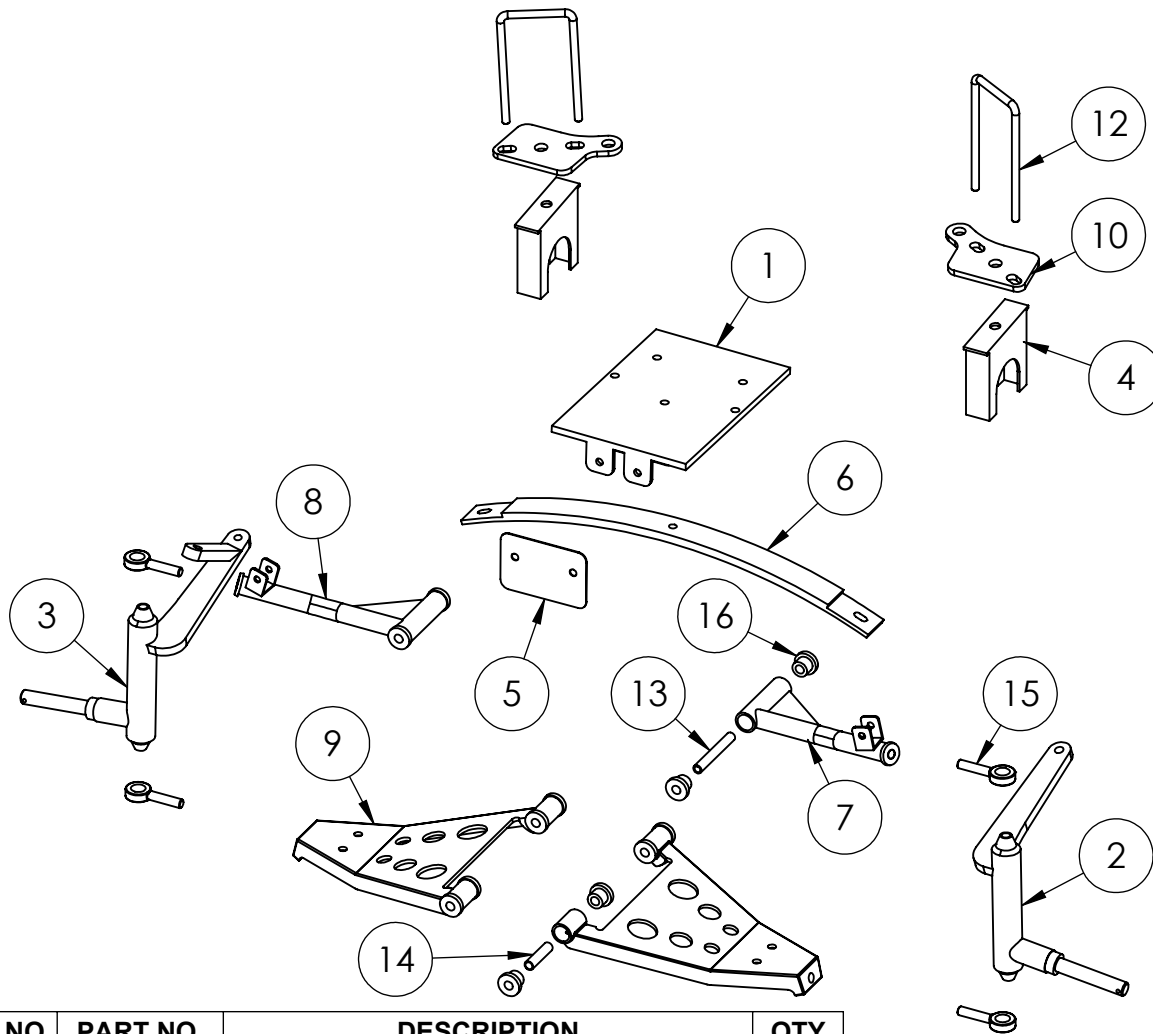

18141/18145 - GTW 6" A-ARM LIFT KIT FOR CLUB CAR DS (18141 - PLASTIC CAP SPINDLES / 18145 - STEEL CAP SPINDLES)

WARRANTY PARTS EXPLODED VIEW DIAGRAM

ITEM NO.	PART NO.	DESCRIPTION	QTY
1	W16-2-30	DS Front Main Bracket	1
2	W16-2-35	DS Front Spindle (Driver) Plastic Caps	1
	W16-2-40	or DS Front Spindle (Driver) Steel Caps	1
3	W16-2-36	DS Front Spindle (Pass) Plastic Caps	1
	W16-2-41	or DS Front Spindle (Pass) Steel Caps	1
4	W16-2-38	DS Rear Lift Block	2
5	W16-2-31	DS GTW Logo Plate	1
6	W16-2-32	DS Front Leaf Spring	1
7	W16-2-33	DS Upper A-Arm (Driver)	1
8	W16-2-34	DS Upper A-Arm (Pass)	1
9	W16-2-37	DS Lower Control Arm	2
10	W16-1-39	PREC/DS Rear Suspension Bracket	2
11	W16-2-39	DS Hardware Pack (Not Shown)	1
12	W16-8-34	U-Bolt 106mm x 180mm	2
13	W16-8-39	95mm Bolt Sleeve	2
14	W16-8-36	55mm Bolt Sleeve	4
15	W16-8-33	Heim Joint	4
16	W16-8-30	A-Arm Bushing	12
17	W16-8-31	Front Spring Bolt Assy (Not Shown)	2
18	W16-8-32	M12x35 Hex Socket Cap Bolt (Not Shown)	4